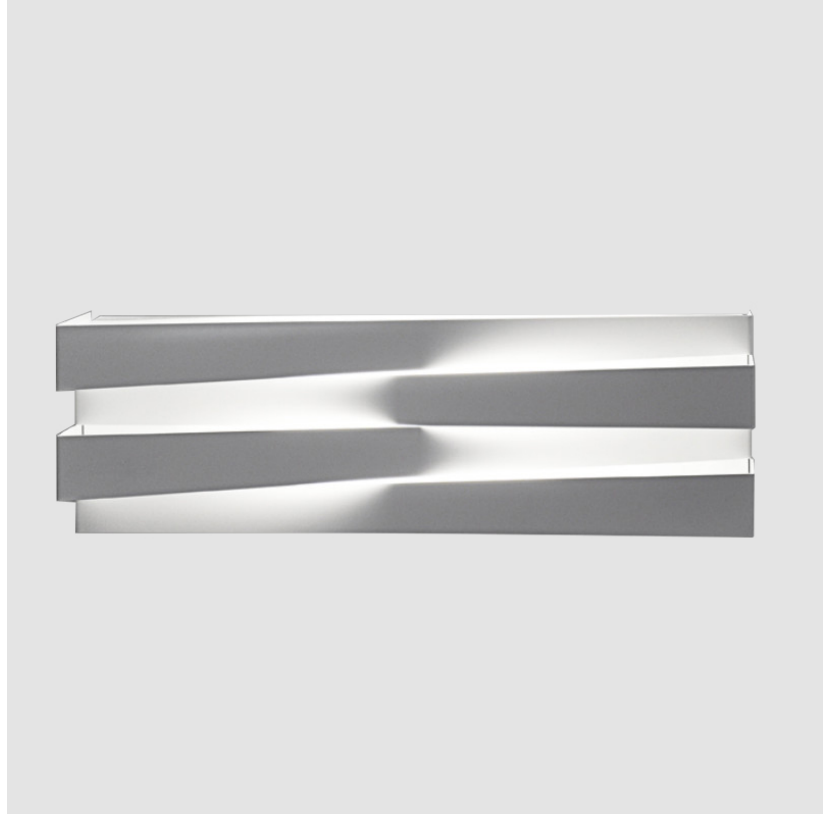

PROJECT
TYPE
NOTES
QUANTITY
DATE

CROSS SURFACE

D83263

GENERAL

Series: Cross
Brand: Panzeri
Division: Design
Mounting Type: Surface
Mounting Location: Wall
Subcategory: Ambient

PHYSICAL

Shape: Rectangle
Length (mm): 300
Length (in): 11 3/4
Height (mm): 115
Height (in): 4 1/2
Extension (mm): 90
Extension (in): 3 1/2
Light Distribution: Direct / Indirect
Weight (kg): 1.8
Weight (lbs): 4
Diffuser: Etched Glass
Fixture Material: Metal

ELECTRICAL

Number of Lamps: 1
Lamp Type: LED Retrofit
Bulb Included: Bulb Not Included
Total Output Wattage (W): 15
Max. Wattage Per Lamp (W): 15
Lamp Base: G4
Dimming: Non-Dimmable
Input Voltage (V): 120

LED

OPTICAL

RATINGS AND CERTIFICATIONS

Certified By: CSA Certified to UL and CSA Standards
IP rating: IP40

90mm 3 9/16"