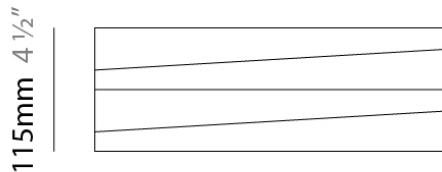

CROSS SURFACE

D83265

GENERAL

Series: Cross _____
Brand: Panzeri _____
Division: Design _____
Mounting Type: Surface _____
Mounting Location: Wall _____
Subcategory: Ambient _____

PHYSICAL

Shape: Rectangle _____
Length (mm): 300 _____
Length (in): 11 3/4 _____
Height (mm): 115 _____
Height (in): 4 1/2 _____
Extension (mm): 90 _____
Extension (in): 3 1/2 _____
Light Distribution: Direct / Indirect _____
Weight (kg): 1.8 _____
Weight (lbs): 4 _____
Diffuser: Etched Glass _____
Fixture Material: Metal _____

ELECTRICAL

Number of Lamps: 1 _____
Lamp Type: LED Retrofit _____
Bulb Included: Bulb Not Included _____
Total Output Wattage (W): 15 _____
Max. Wattage Per Lamp (W): 15 _____
Lamp Base: G4 _____
Dimming: Non-Dimmable _____
Input Voltage (V): 120 _____

LED

OPTICAL

RATINGS AND CERTIFICATIONS

Certified By: CSA Certified to UL and CSA Standards _____
IP rating: IP40 _____

300mm 11 13/16"

90mm 3 9/16"