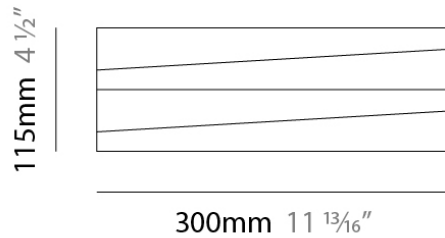

PROJECT
TYPE
NOTES
QUANTITY
DATE

CROSS SURFACE

D83264

GENERAL

Series: Cross
Brand: Panzeri
Division: Design
Mounting Type: Surface
Mounting Location: Wall
Subcategory: Ambient

PHYSICAL

Shape: Rectangle
Length (mm): 300
Length (in): 11 3/4
Height (mm): 115
Height (in): 4 1/2
Extension (mm): 90
Extension (in): 3 1/2
Light Distribution: Direct / Indirect
Weight (kg): 1.8
Weight (lbs): 4
Diffuser: Etched Glass
Fixture Material: Metal

ELECTRICAL

Number of Lamps: 1
Lamp Type: LED Retrofit
Bulb Included: Bulb Not Included
Total Output Wattage (W): 15
Max. Wattage Per Lamp (W): 15
Lamp Base: G4
Dimming: Non-Dimmable
Input Voltage (V): 120

LED

OPTICAL

RATINGS AND CERTIFICATIONS

Certified By: CSA Certified to UL and CSA Standards
IP rating: IP40