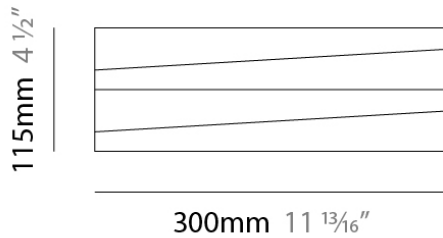

PROJECT
TYPE
NOTES
QUANTITY
DATE

CROSS SURFACE

D83263

GENERAL

Series: Cross
Brand: Panzeri
Division: Design
Mounting Type: Surface
Mounting Location: Wall
Subcategory: Ambient

PHYSICAL

Shape: Rectangle
Length (mm): 300
Length (in): 11 3/4
Height (mm): 115
Height (in): 4 1/2
Extension (mm): 90
Extension (in): 3 1/2
Light Distribution: Direct / Indirect
Weight (kg): 1.8
Weight (lbs): 4
Diffuser: Etched Glass
Fixture Material: Metal

ELECTRICAL

Number of Lamps: 1
Lamp Type: LED Retrofit
Bulb Included: Bulb Not Included
Total Output Wattage (W): 15
Max. Wattage Per Lamp (W): 15
Lamp Base: G4
Dimming: Non-Dimmable
Input Voltage (V): 120

LED

OPTICAL

RATINGS AND CERTIFICATIONS

Certified By: CSA Certified to UL and CSA Standards
IP rating: IP40

90mm 3 9/16"